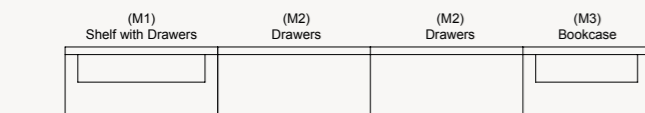

●EVERYTHING YOU NEED IS WITHIN REACH

SIDEBOARD

DINING TABLE

\*Width can be in two Sizes 210 - 240 cm

LOWBOARD TV UNIT

COFFEE TABLE

COFFEE TABLE (side)

WALL UNIT