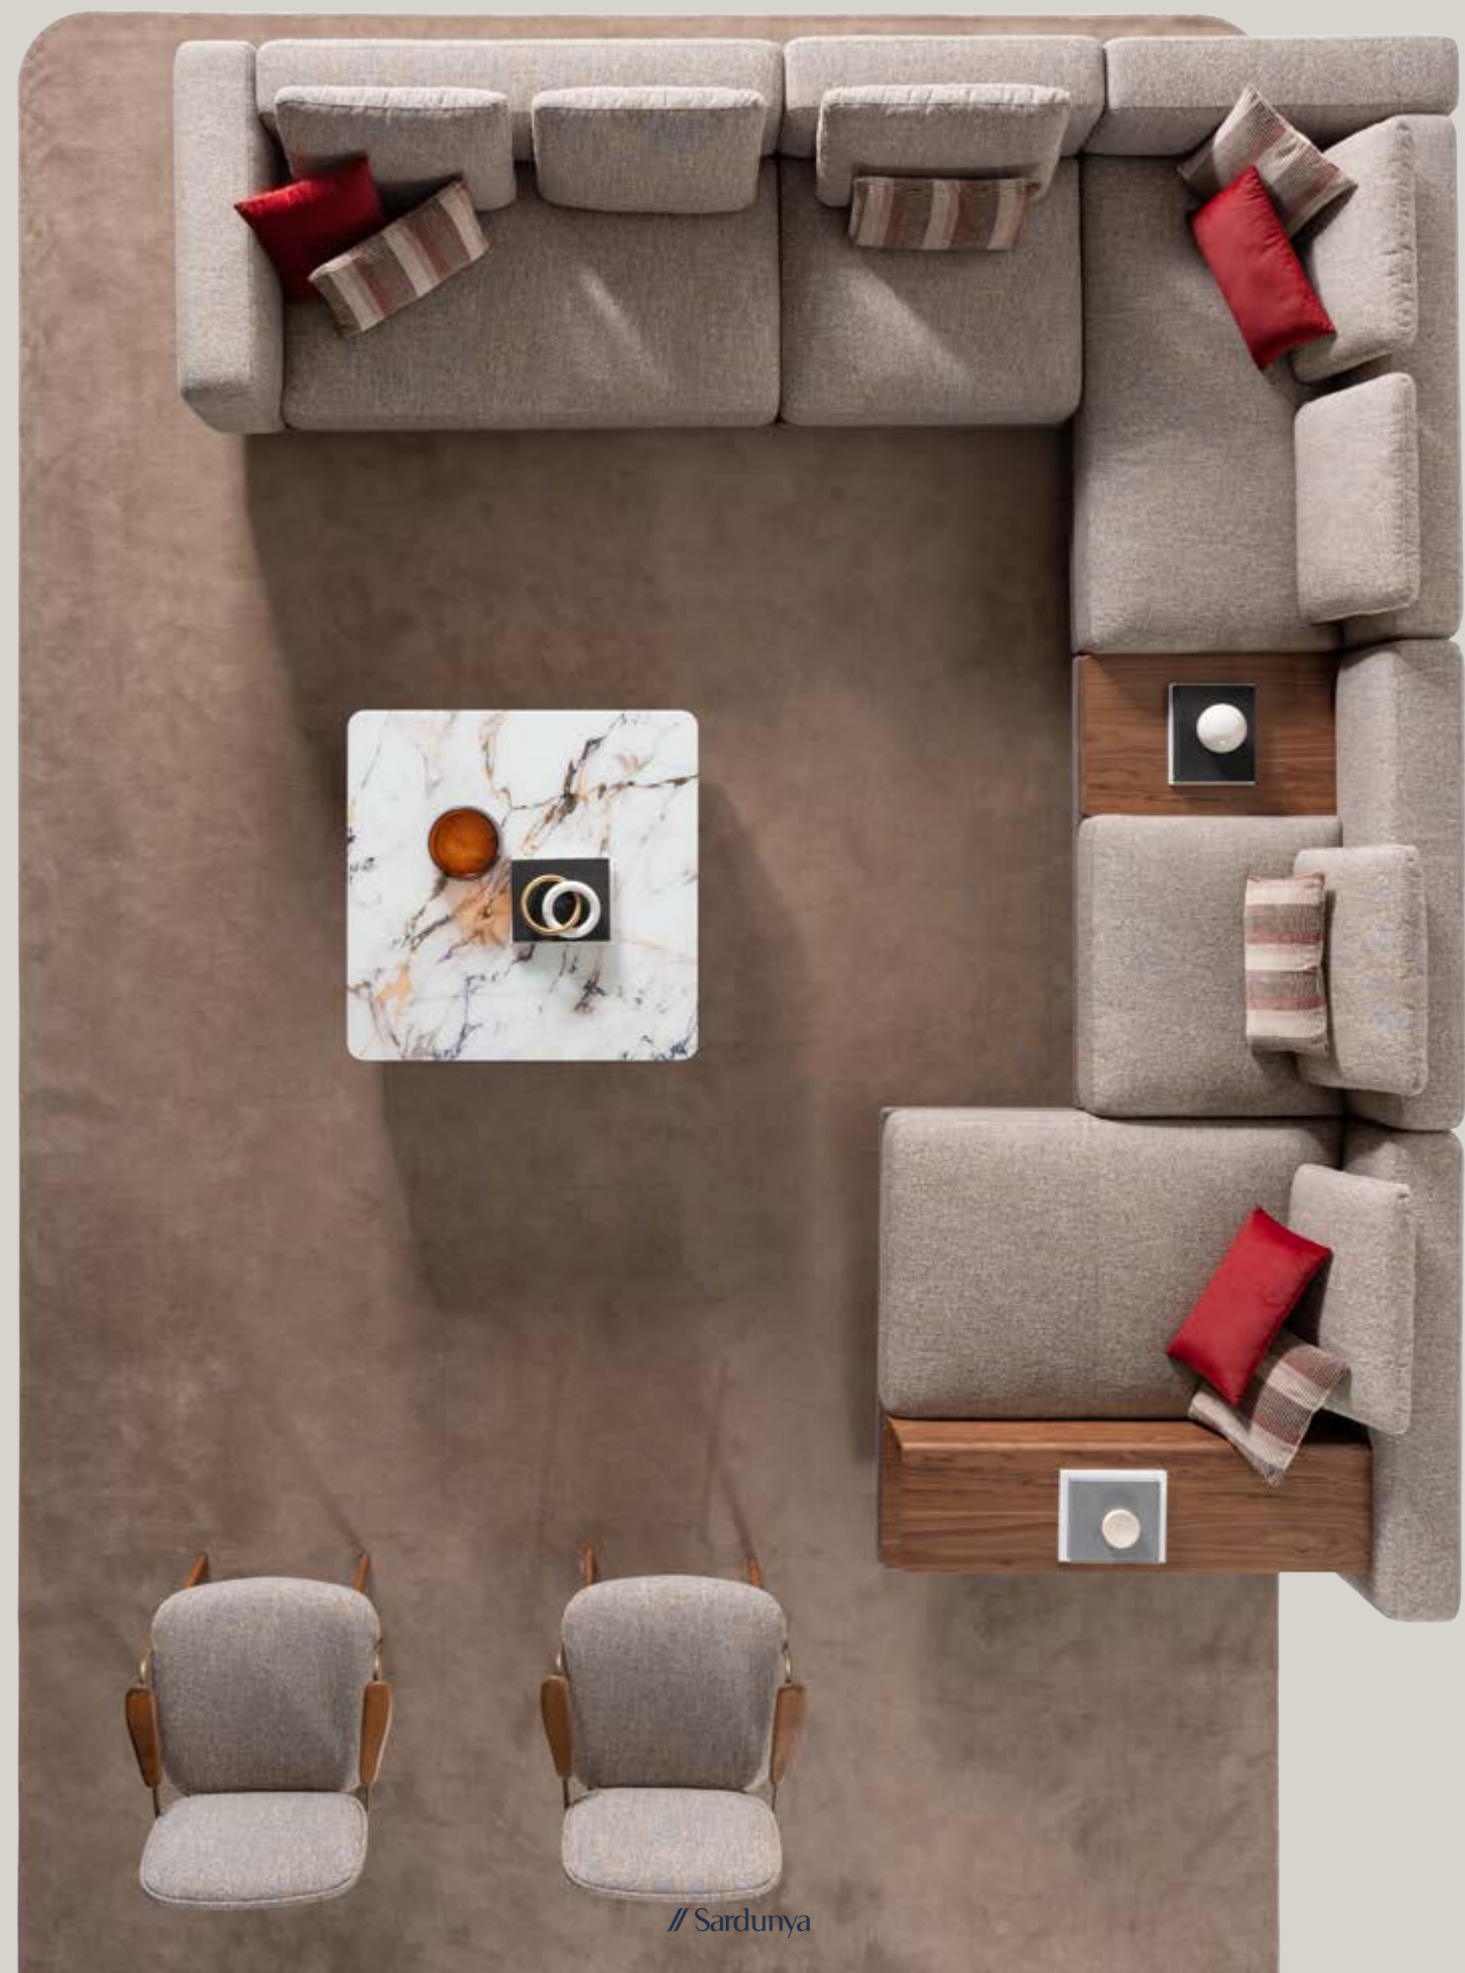

HARMONY COLLECTION

Add a touch of refinement.
Harmony collection, meticulously
crafted with walnut, lacquer in
soft tones, and brushed gold
accents, redefines the essence of
home decor, offering a perfect
blend of opulence and understat-
ed elegance.

H.