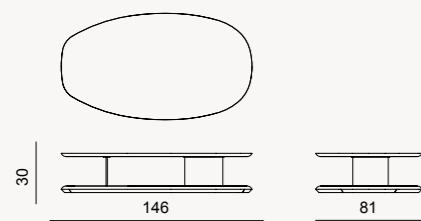

SIDEBOARD

DINING TABLE

\*Width can be in two Sizes 210 - 240 cm

WALL UNIT

BOOKCASE

COFFEE TABLE

COFFEE TABLE (side)

DINING CHAIR

\*all dimensions in cm

4 SEATER SOFA

3 SEATER SOFA

2 SEATER SOFA

BOB ARMCHAIR

POUF

\*all dimensions in cm