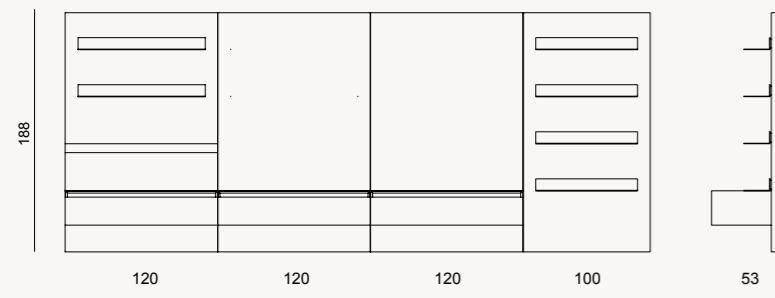

●EVERYTHING YOU NEED IS WITHIN REACH

SIDEBOARD

DINING TABLE

\*Width can be in two Sizes 210 - 240 cm

LOWBOARD TV UNIT

COFFEE TABLE

COFFEE TABLE (side)

WALL UNIT