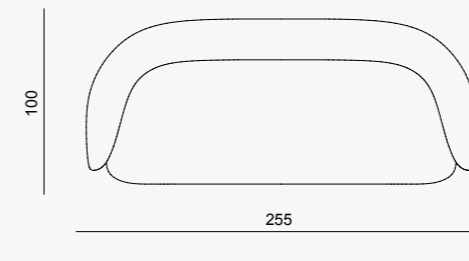

3 SEATER SOFA