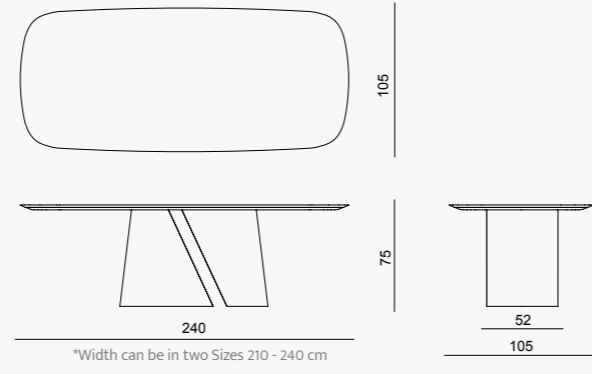

●EVERYTHING YOU NEED IS WITHIN REACH

SIDEBOARD

DINING TABLE

\*Width can be in two Sizes 210 - 240 cm

LOWBOARD TV UNIT

COFFEE TABLE

COFFEE TABLE (side)

WALL UNIT

\*all dimensions in cm

\*all dimensions in cm