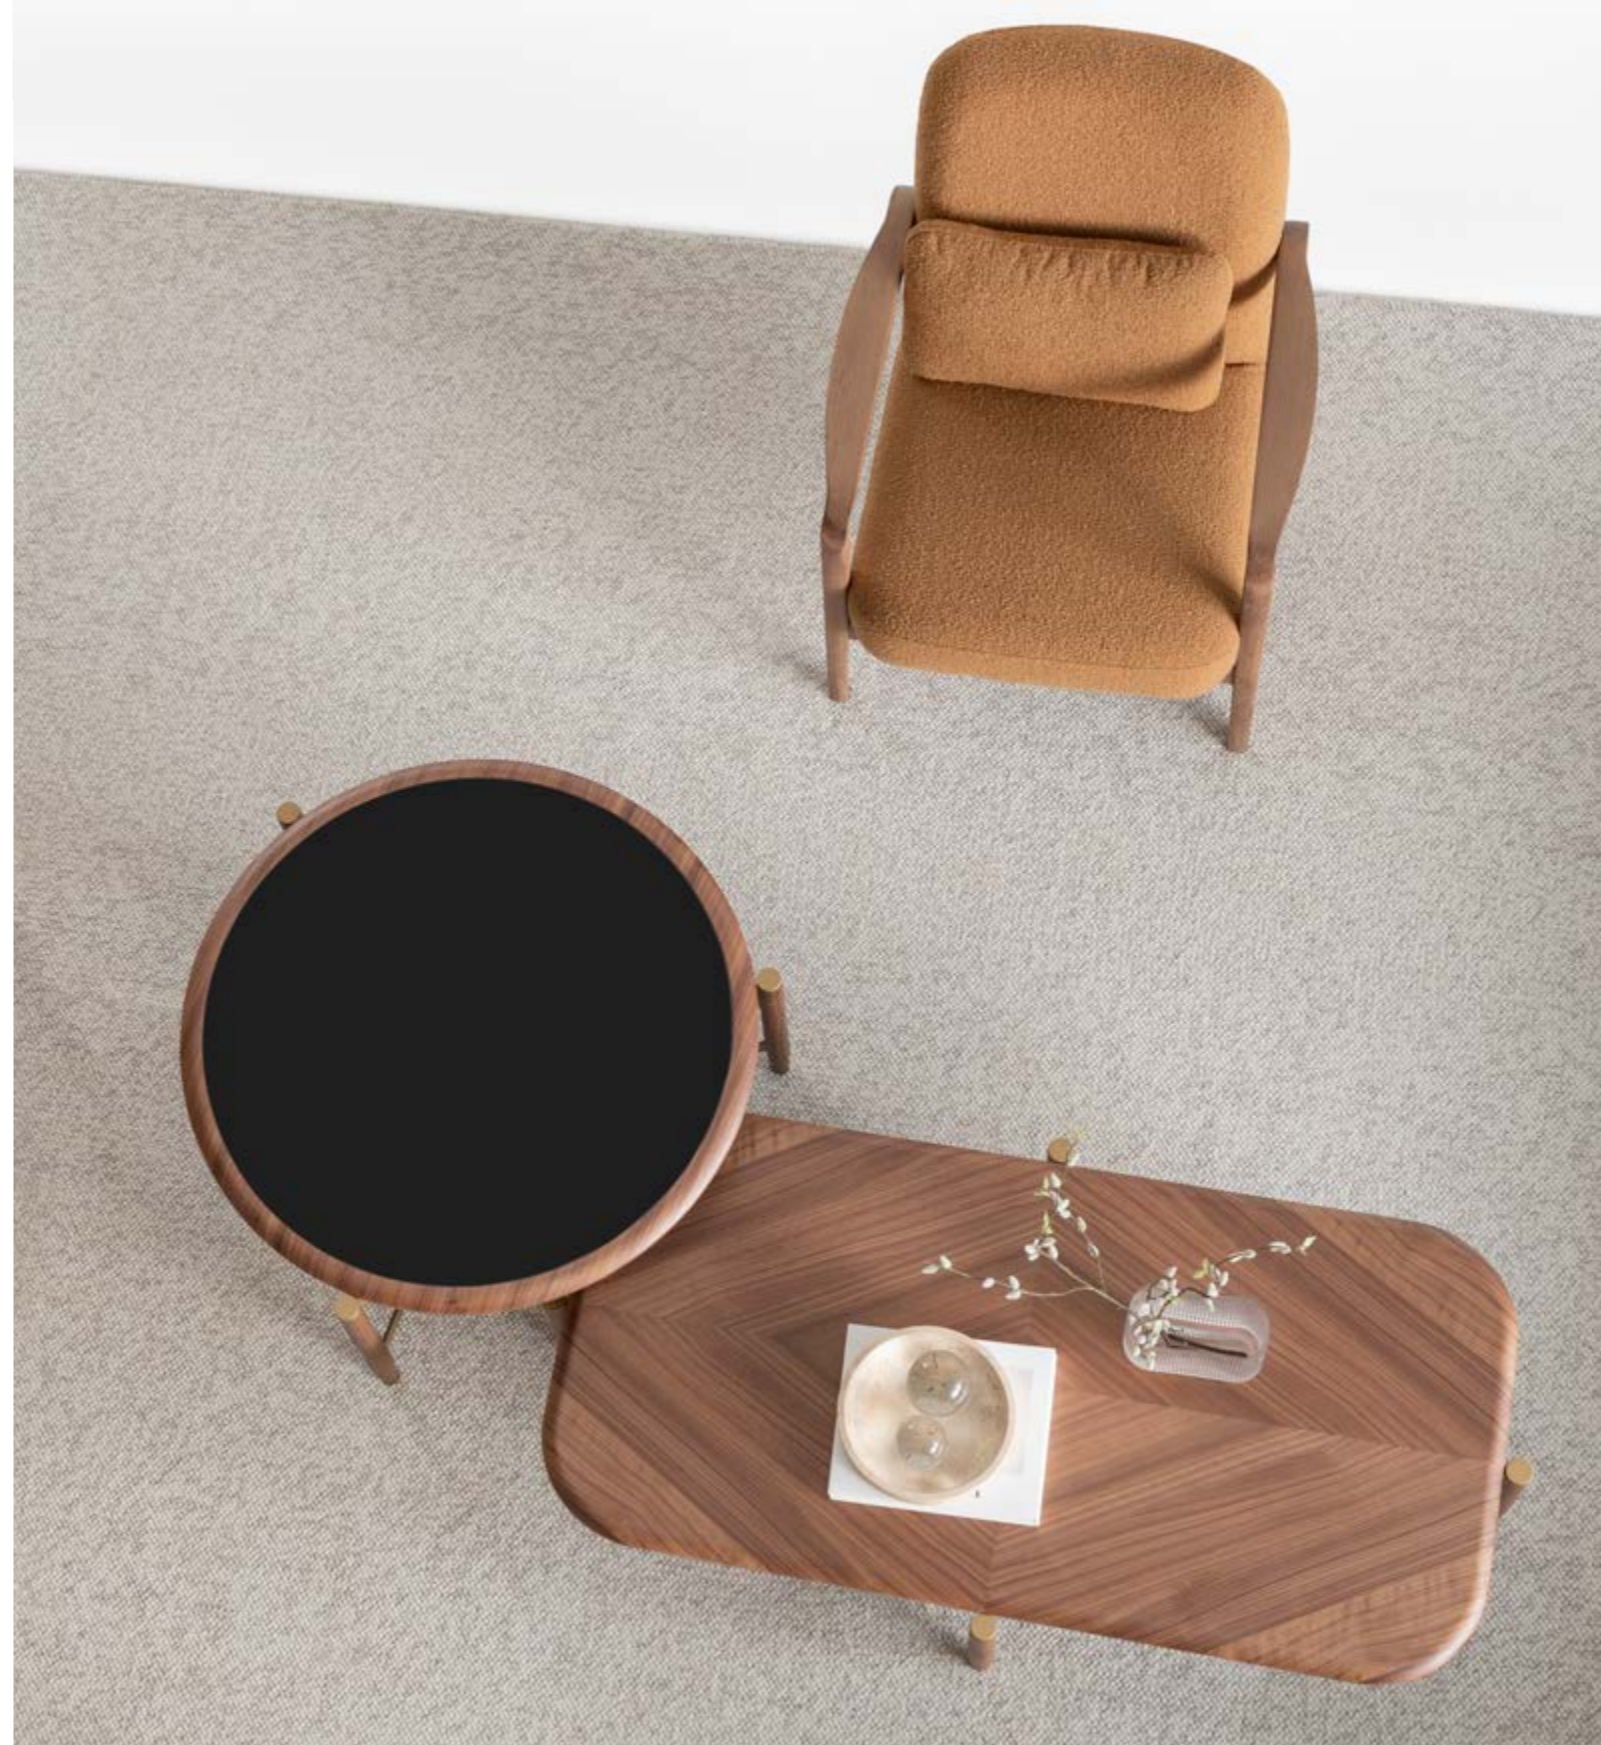

I n -
spired by the beauty of nature, Venedik armchair seamlessly combines organic elements with modern aesthetics. The clean lines and sleek silhouette create a contemporary look, while subtle nods to natural forms and textures add warmth and character to the design. The result is a harmonious blend of modern style and natural comfort that enhances any living space. Complementing the armchair is warm and inviting coffee tables, designed to be both functional and stylish, crafted from rich, natural wood with a smooth finish and exude warmth.

// Sardunya