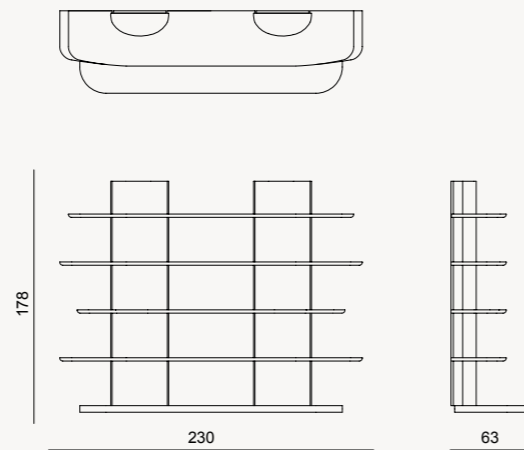

SIDEBOARD

DINING TABLE

\*Width can be in two Sizes 210 - 240 cm

WALL UNIT

BOOKCASE

COFFEE TABLE

COFFEE TABLE (side)

DINING CHAIR

\*all dimensions in cm

4 SEATER SOFA

3 SEATER SOFA

2 SEATER SOFA

BOB ARMCHAIR

POUF

\*all dimensions in cm