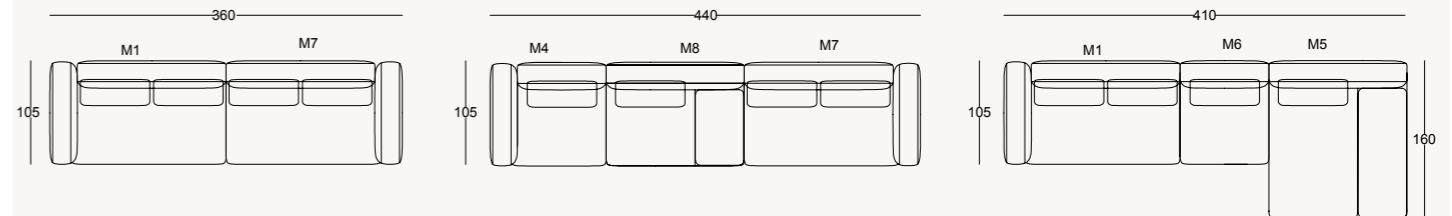

●EVERYTHING YOU NEED IS WITHIN REACH

SIDEBOARD

DINING TABLE

\*Width can be in two Sizes 210 - 240 cm

LOWBOARD TV UNIT

COFFEE TABLE

COFFEE TABLE (side)

WALL UNIT