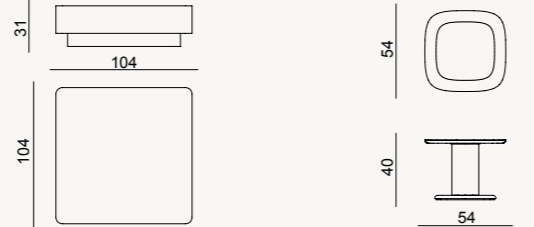

●EVERYTHING YOU NEED IS WITHIN REACH

SIDEBOARD

DINING TABLE

\*Width can be in two Sizes 210 - 240 cm

LOWBOARD TV UNIT

COFFEE TABLE

COFFEE TABLE (side)

WALL UNIT