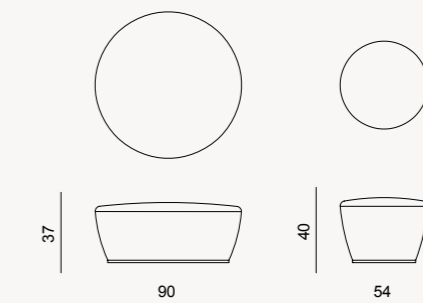

SIDEBOARD

DINING TABLE

\*Width can be in two Sizes 210 - 240 cm

WALL UNIT

BOOKCASE

COFFEE TABLE

COFFEE TABLE (side)

DINING CHAIR

\*all dimensions in cm

4 SEATER SOFA

3 SEATER SOFA

2 SEATER SOFA

BOB ARMCHAIR

POUF

\*all dimensions in cm