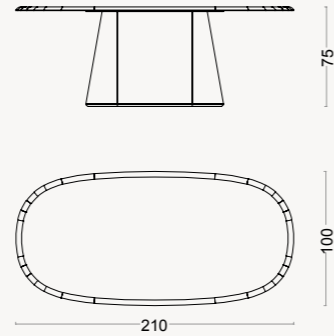

// Sardunya

● AN INVITATION TO TIMELESS COMFORT

// Sardunya

SIDEBOARD

\*Width can be in two Sizes 210 - 240 cm

DINING TABLE

WALL UNIT

COFFEE TABLE

COFFEE TABLE

\*all dimensions in cm

4 SEATER (with Mid table)

3 SEATER (with Mid table)

4 SEATER

3 SEATER

VENEDIK ARMCHAIR

\*all dimensions in cm