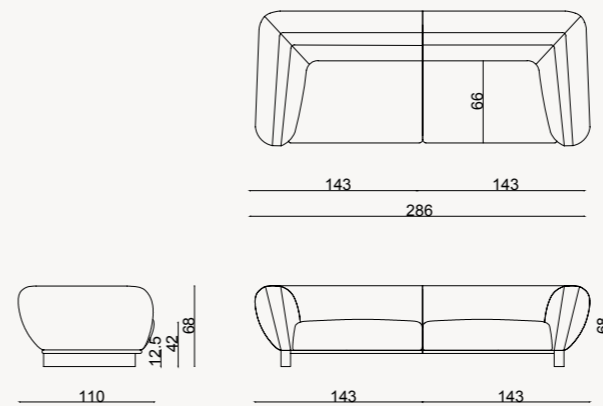

// Sardunya

● AN INVITATION TO TIMELESS COMFORT

// Sardunya

SIDEBOARD

\*Width can be in two Sizes 210 - 240 cm

DINING TABLE

WALL UNIT

COFFEE TABLE

COFFEE TABLE

\*all dimensions in cm

4 SEATER (with Mid table)

3 SEATER (with Mid table)

4 SEATER

3 SEATER

VENEDIK ARMCHAIR

\*all dimensions in cm