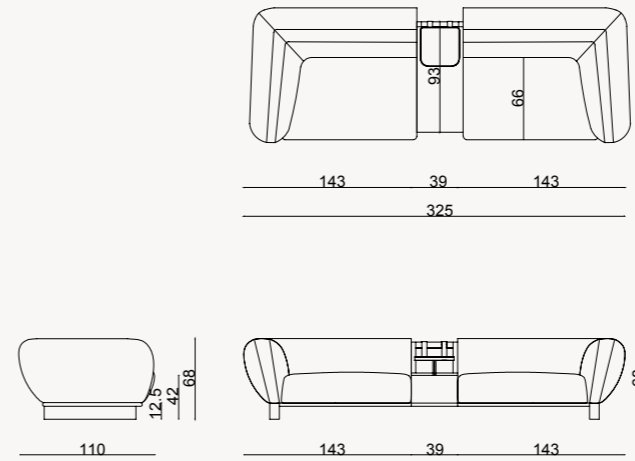

// Sardunya

● AN INVITATION TO TIMELESS COMFORT

// Sardunya

SIDEBOARD

\*Width can be in two Sizes 210 - 240 cm

DINING TABLE

WALL UNIT

COFFEE TABLE

COFFEE TABLE

\*all dimensions in cm

4 SEATER (with Mid table)

3 SEATER (with Mid table)

4 SEATER

3 SEATER

VENEDIK ARMCHAIR

\*all dimensions in cm