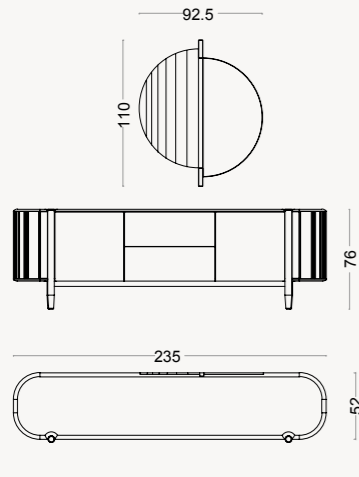

// Sardunya

● AN INVITATION TO TIMELESS COMFORT

// Sardunya

SIDEBOARD

\*Width can be in two Sizes 210 - 240 cm

DINING TABLE

WALL UNIT

COFFEE TABLE

COFFEE TABLE

\*all dimensions in cm

4 SEATER (with Mid table)

3 SEATER (with Mid table)

4 SEATER

3 SEATER

VENEDIK ARMCHAIR

\*all dimensions in cm