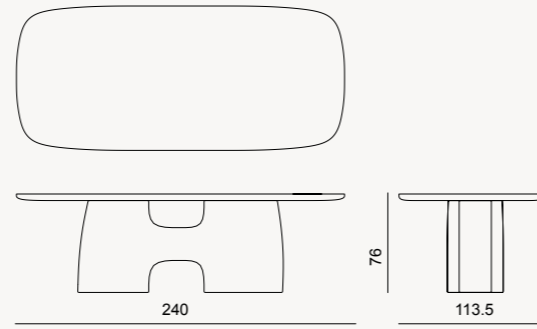

SIDEBOARD

DINING TABLE

\*Width can be in two Sizes 210 - 240 cm

WALL UNIT

BOOKCASE

COFFEE TABLE

COFFEE TABLE (side)

DINING CHAIR