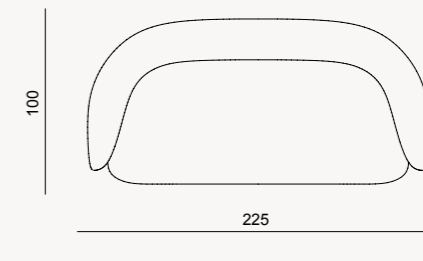

2 SEATER SOFA