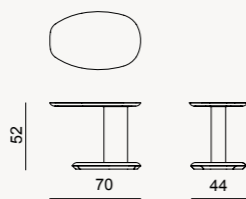

SIDEBOARD

DINING TABLE

\*Width can be in two Sizes 210 - 240 cm

WALL UNIT

BOOKCASE

COFFEE TABLE

COFFEE TABLE (side)

DINING CHAIR

\*all dimensions in cm

4 SEATER SOFA

3 SEATER SOFA

2 SEATER SOFA

BOB ARMCHAIR

POUF

\*all dimensions in cm