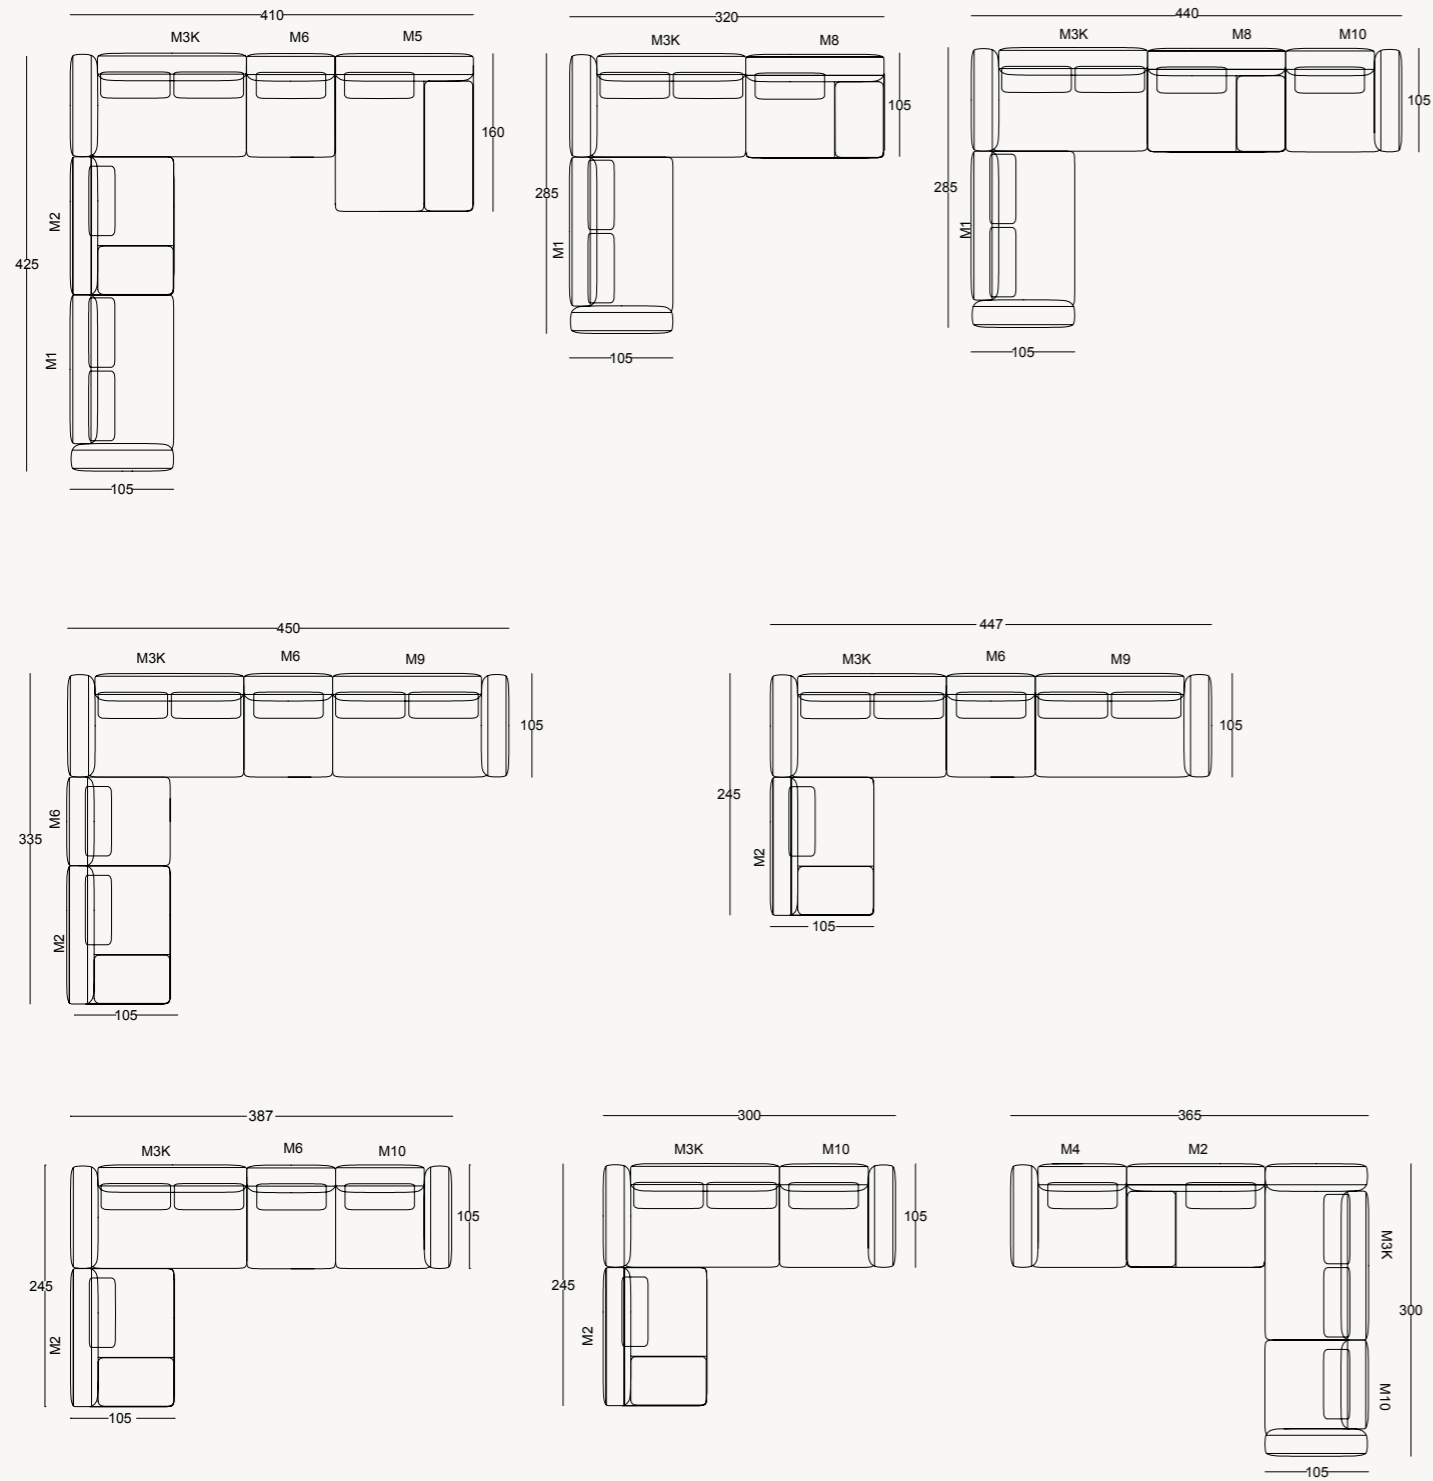

●EVERYTHING YOU NEED IS WITHIN REACH

SIDEBOARD

DINING TABLE

\*Width can be in two Sizes 210 - 240 cm

LOWBOARD TV UNIT

COFFEE TABLE

COFFEE TABLE (side)

WALL UNIT