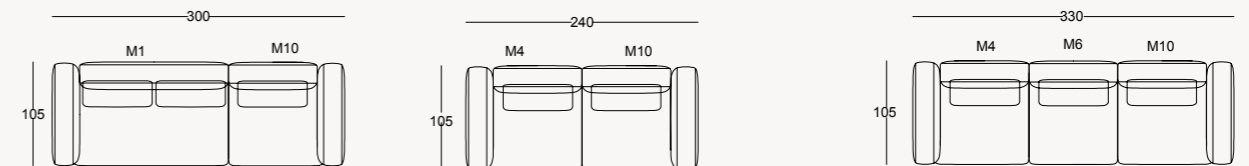

●EVERYTHING YOU NEED IS WITHIN REACH

SIDEBOARD

DINING TABLE

\*Width can be in two Sizes 210 - 240 cm

LOWBOARD TV UNIT

COFFEE TABLE

COFFEE TABLE (side)

WALL UNIT