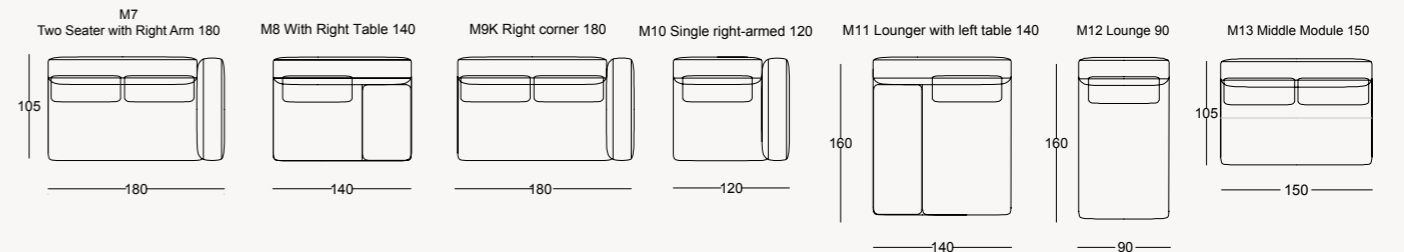

●EVERYTHING YOU NEED IS WITHIN REACH

SIDEBOARD

DINING TABLE

\*Width can be in two Sizes 210 - 240 cm

LOWBOARD TV UNIT

COFFEE TABLE

COFFEE TABLE (side)

WALL UNIT

\*all dimensions in cm

\*all dimensions in cm