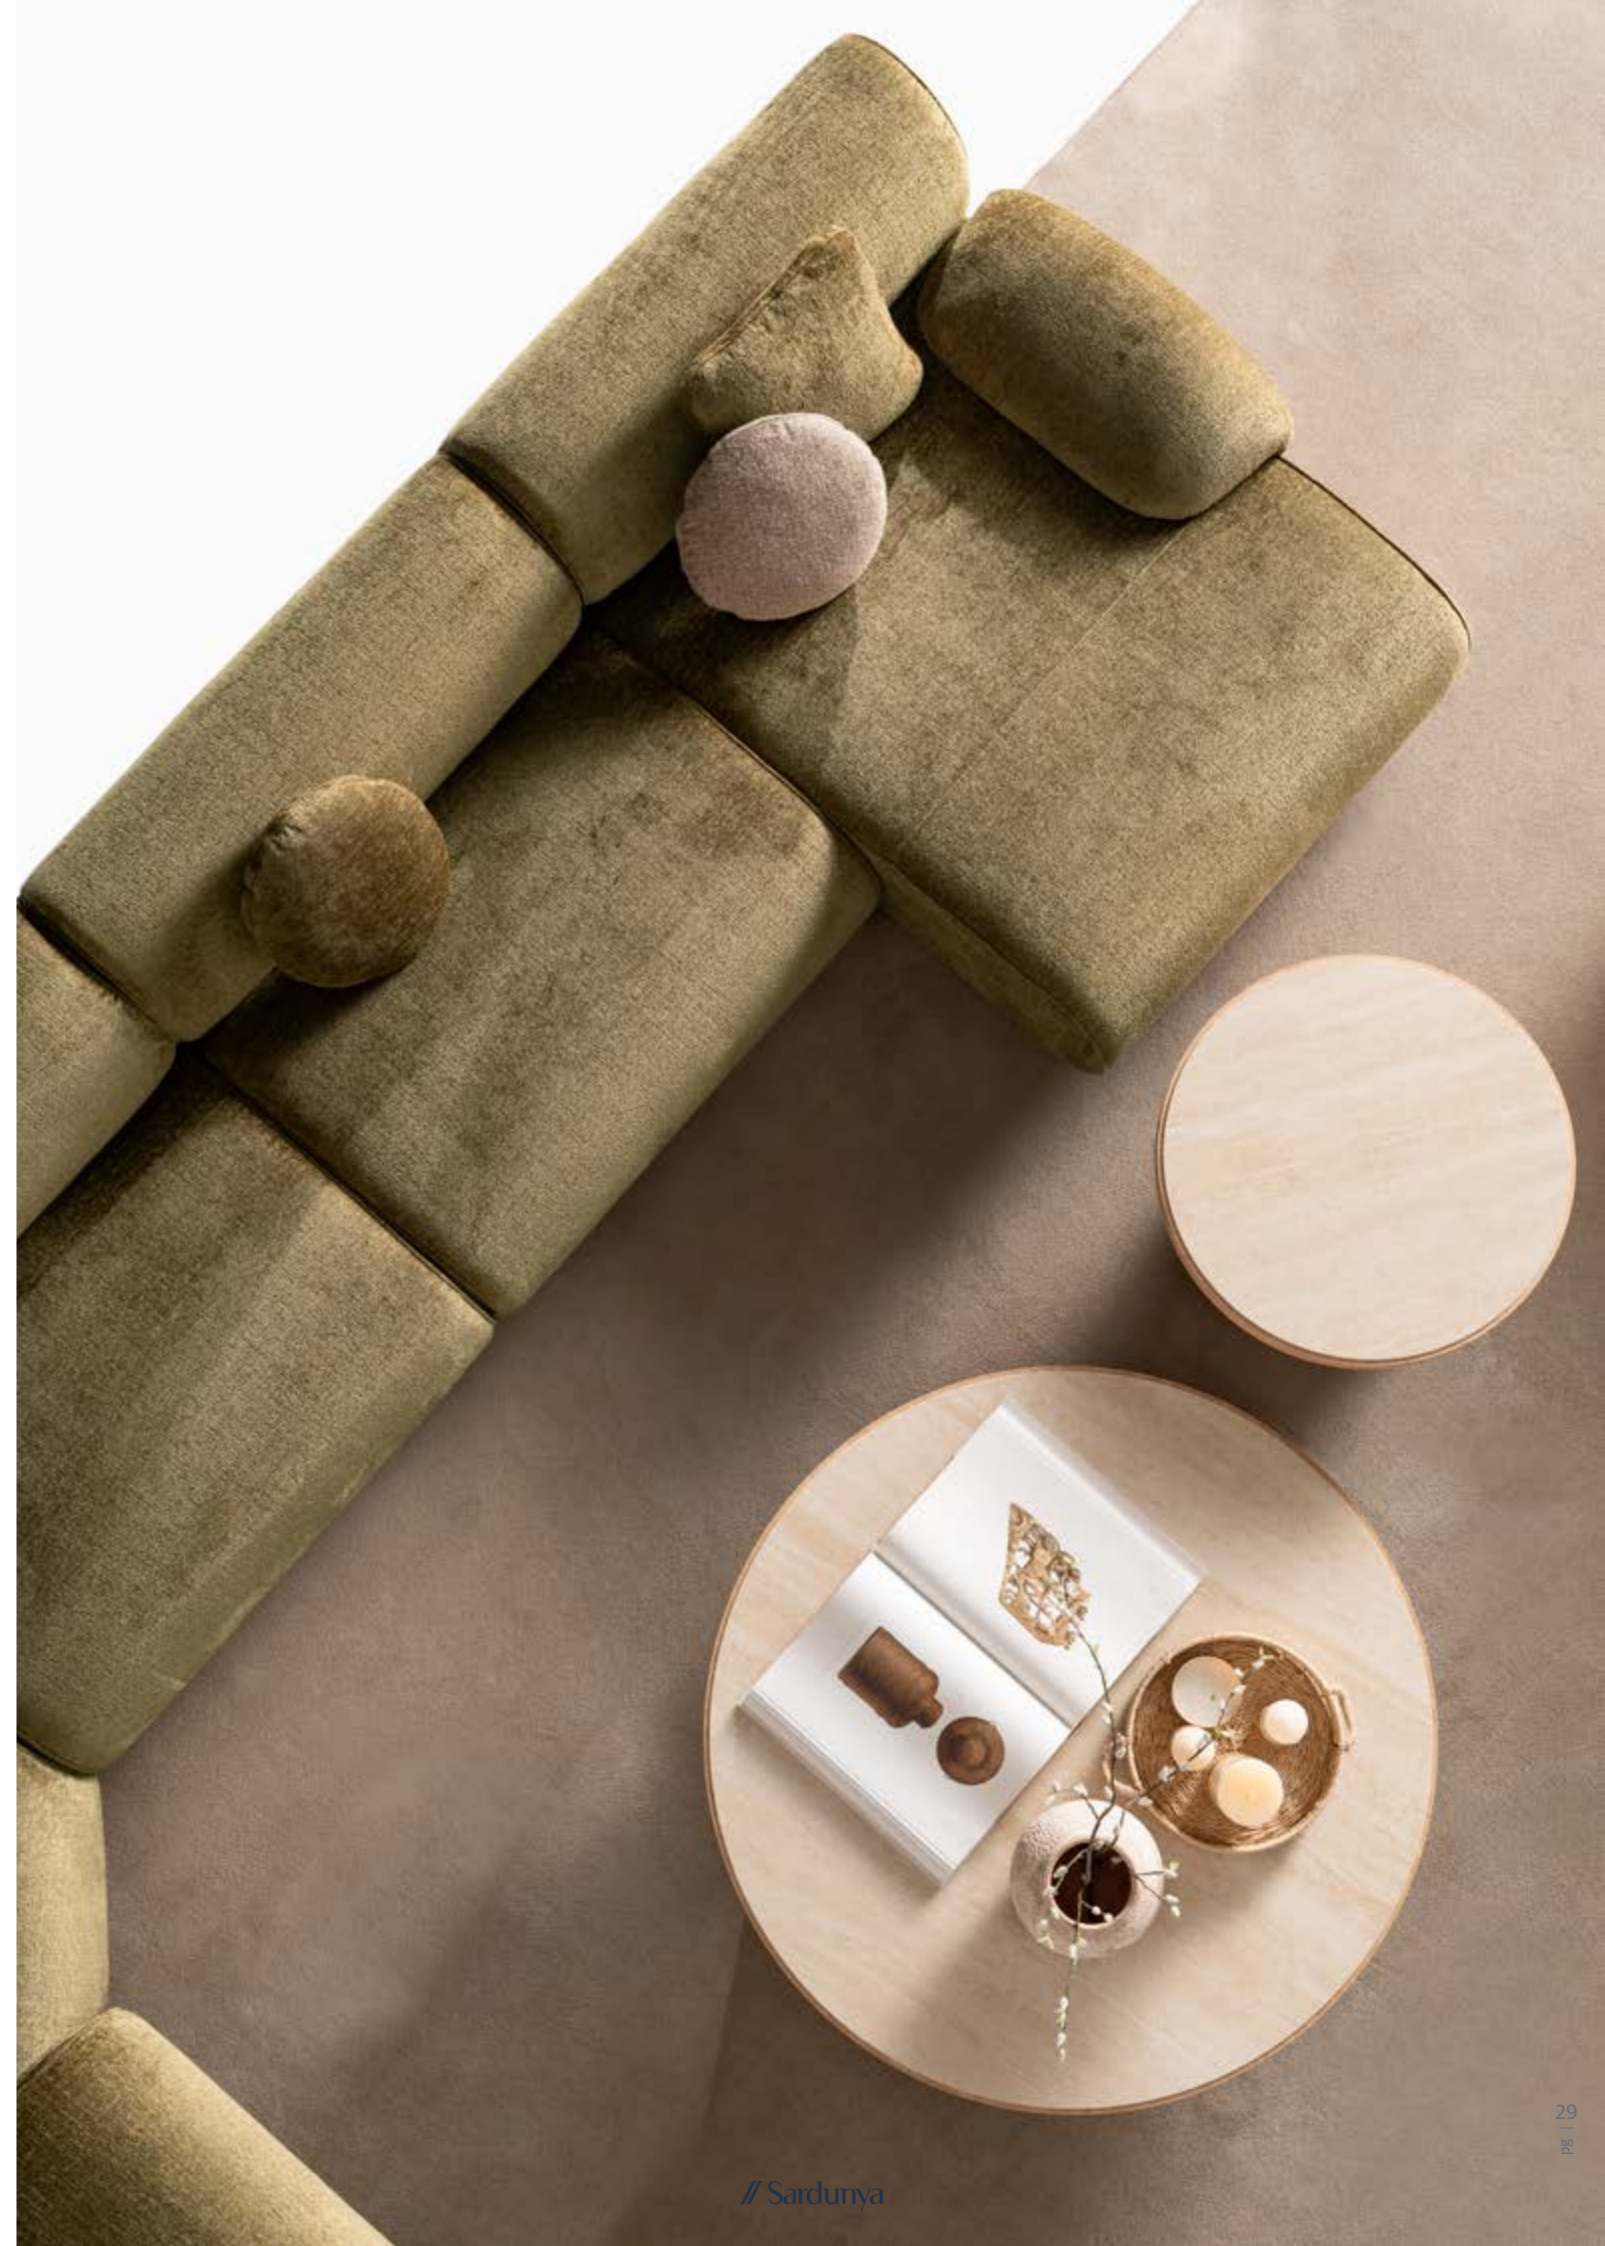

● UNIQUE RHYTHM

L u m o

Sofa Set, where flexibility meets comfort in a soft-lined, elegantly crafted design. This versatile sofa set allows you to create the perfect seating arrangement tailored to your unique space and style. With its modular pieces, you can easily rearrange and adapt the layout to fit any room—whether you're designing a cozy corner or a spacious lounge area. The sofa's gently rounded edges and smooth lines add a touch of elegance, offering both comfort and style. Available in a variety of colors and fabrics, this sofa set allows you to customize your living space with ease.