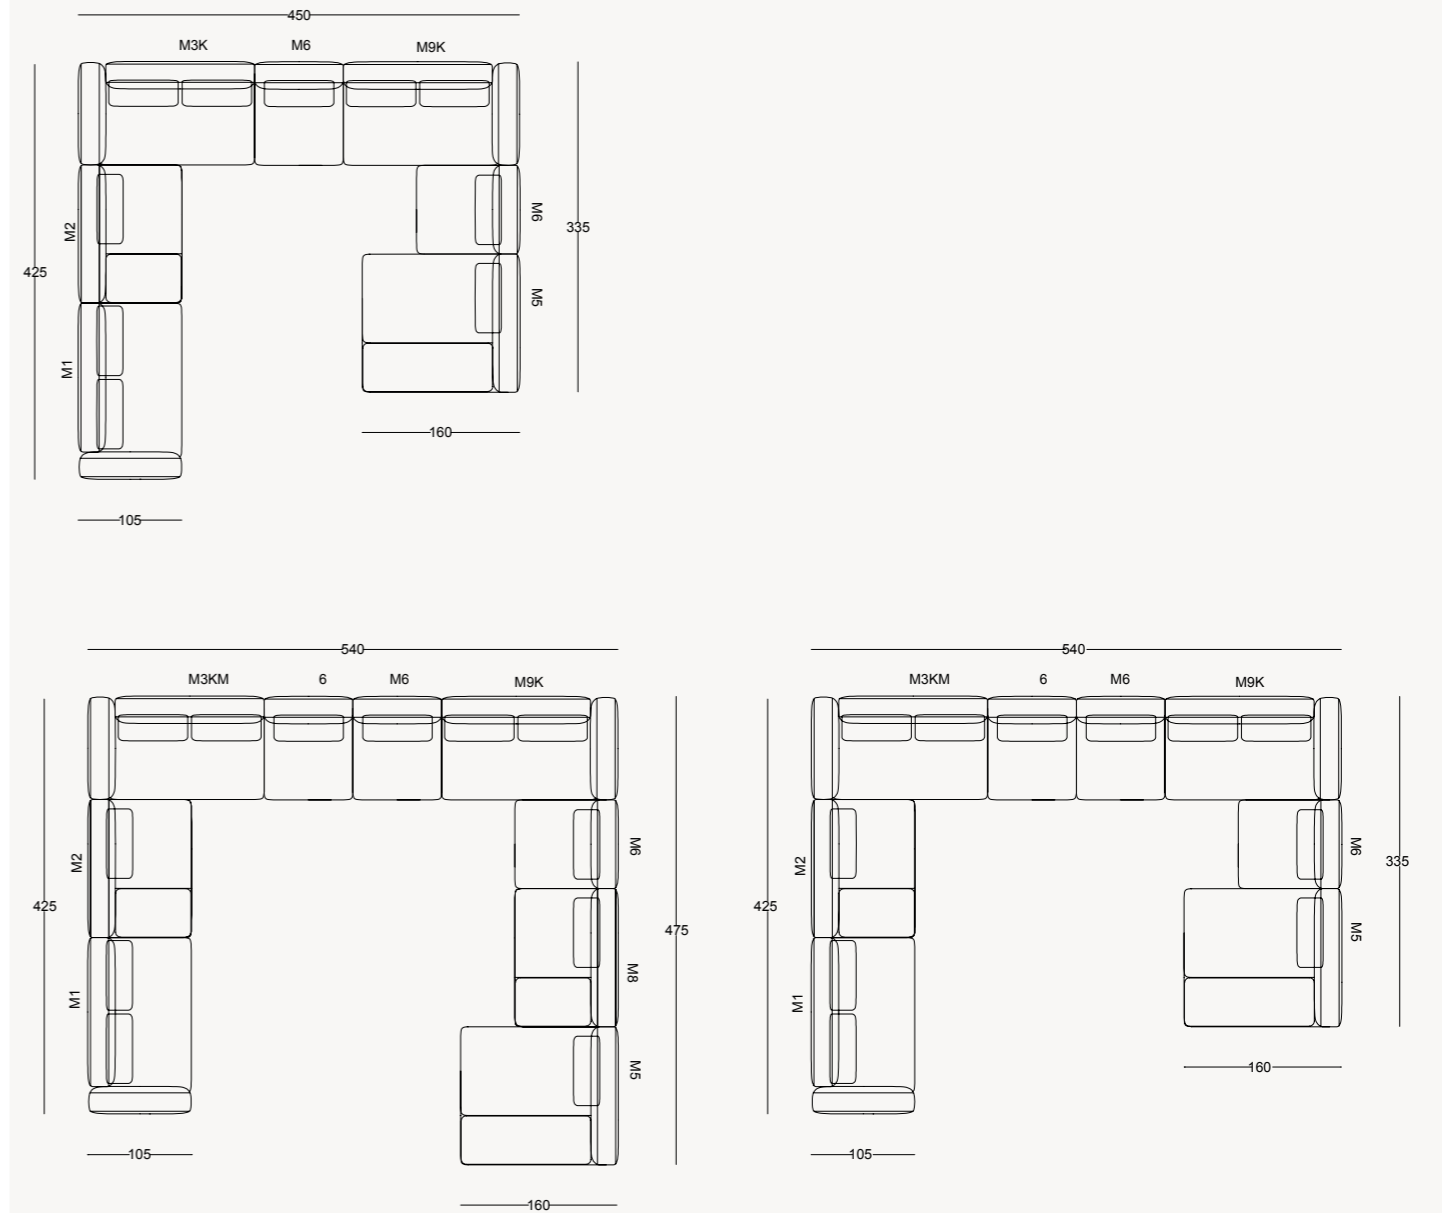

*all dimensions in cm