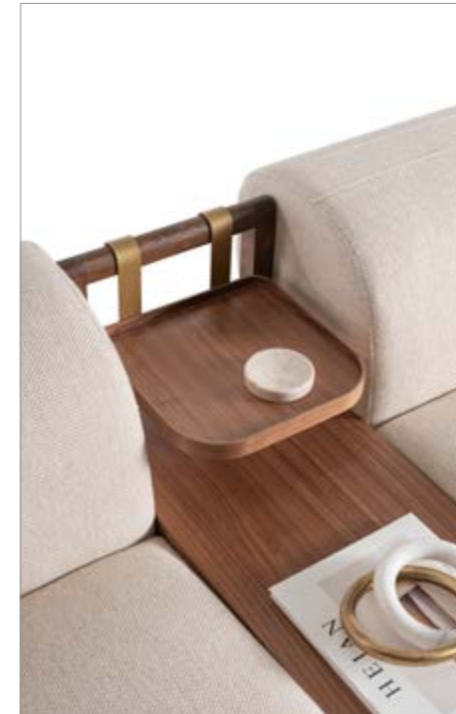

ENHANCED LIVING EXPERIENCE Designed to elevate your living experience, Venedik sofa set with integrated table piece combines beauty, comfort, and functionality in one seamless package. Whether as a focal point in your living room or a cozy retreat in your family space, it enhances the ambiance of your home with its organic forms, neutral colors, and versatile design. Venedik sofa set features organic forms and gentle curves inspired by the beauty of the outdoors. These soft, flowing lines create a sense of comfort and relaxation, inviting you to unwind in style.

DETAILS THAT MAKE LIFE EASIER