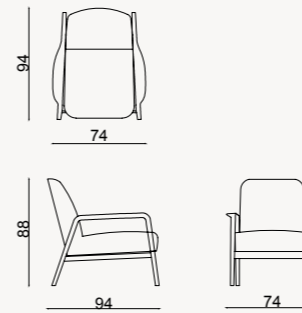

COFFEE TABLE

\*all dimensions in cm

4 SEATER (with Mid table)

3 SEATER (with Mid table)

4 SEATER

3 SEATER

VENEDIK ARMCHAIR

\*all dimensions in cm