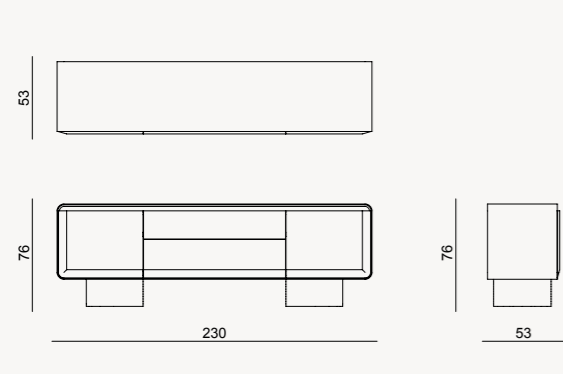

●EVERYTHING YOU NEED IS WITHIN REACH

SIDEBOARD

DINING TABLE

\*Width can be in two Sizes 210 - 240 cm

LOWBOARD TV UNIT

COFFEE TABLE

COFFEE TABLE (side)

WALL UNIT