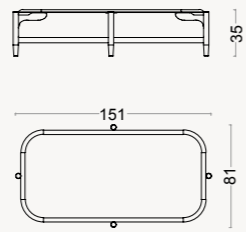

// Sardunya

● AN INVITATION TO TIMELESS COMFORT

// Sardunya

SIDEBOARD

\*Width can be in two Sizes 210 - 240 cm

DINING TABLE

WALL UNIT

COFFEE TABLE

COFFEE TABLE

\*all dimensions in cm

4 SEATER (with Mid table)

3 SEATER (with Mid table)

4 SEATER

3 SEATER

VENEDIK ARMCHAIR

\*all dimensions in cm