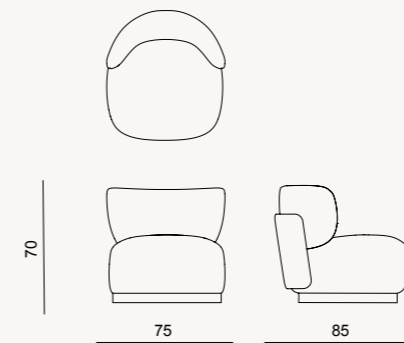

SIDEBOARD

DINING TABLE

\*Width can be in two Sizes 210 - 240 cm

WALL UNIT

BOOKCASE

COFFEE TABLE

COFFEE TABLE (side)

DINING CHAIR

\*all dimensions in cm

4 SEATER SOFA

3 SEATER SOFA

2 SEATER SOFA

BOB ARMCHAIR

POUF

\*all dimensions in cm