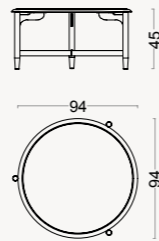

COFFEE TABLE

\*all dimensions in cm

4 SEATER (with Mid table)

3 SEATER (with Mid table)

4 SEATER

3 SEATER

VENEDIK ARMCHAIR

\*all dimensions in cm