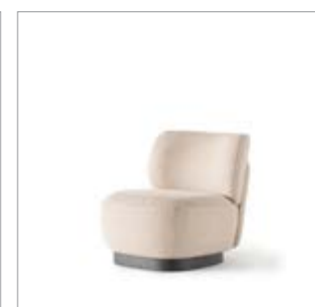

Moon
Collection pioneers a
new lifestyle by combining the organic
design language inspired by nature with
innovative production technology. Simplicity and
naturalness intertwine harmoniously, offering a serene
refuge from life's complexities. In embracing simplicity, we
discover the profound beauty that arises from unadorned
authenticity, echoing the timeless rhythms of the
natural world. Step into the realm of contemporary
sophistication with our exclusive Moon, a fu-
sion of natural warmth and modern
aesthetics.