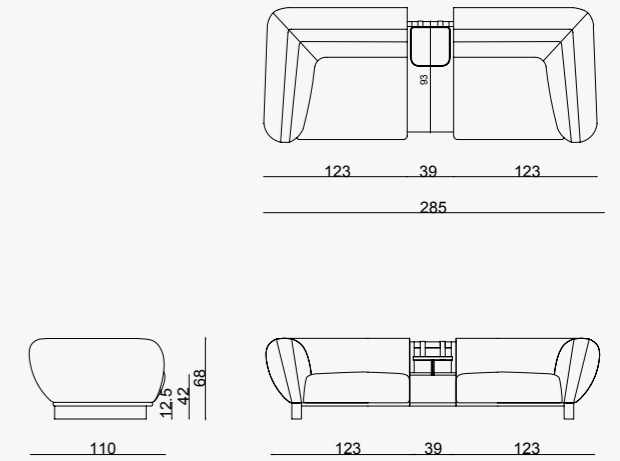

// Sardunya

● AN INVITATION TO TIMELESS COMFORT

// Sardunya

SIDEBOARD

\*Width can be in two Sizes 210 - 240 cm

DINING TABLE

WALL UNIT

COFFEE TABLE

COFFEE TABLE

\*all dimensions in cm

4 SEATER (with Mid table)

3 SEATER (with Mid table)

4 SEATER

3 SEATER

VENEDIK ARMCHAIR

\*all dimensions in cm