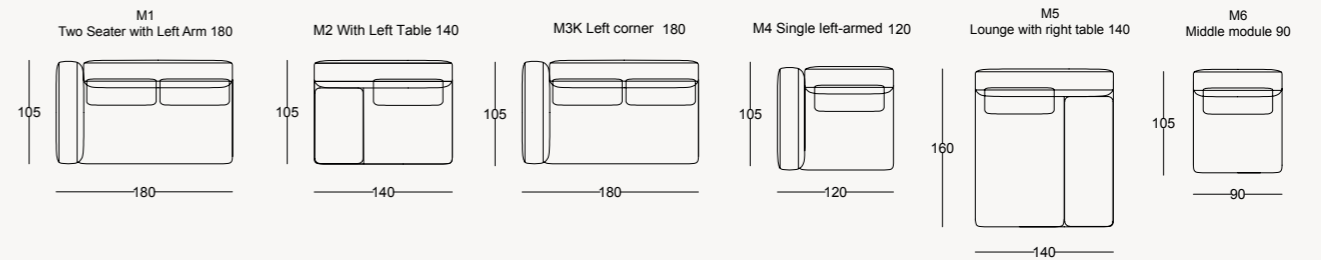

●EVERYTHING YOU NEED IS WITHIN REACH

SIDEBOARD

DINING TABLE

\*Width can be in two Sizes 210 - 240 cm

LOWBOARD TV UNIT

COFFEE TABLE

COFFEE TABLE (side)

WALL UNIT

\*all dimensions in cm

\*all dimensions in cm