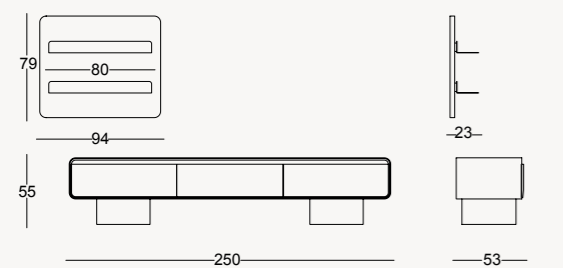

●EVERYTHING YOU NEED IS WITHIN REACH

SIDEBOARD

DINING TABLE

\*Width can be in two Sizes 210 - 240 cm

LOWBOARD TV UNIT

COFFEE TABLE

COFFEE TABLE (side)

WALL UNIT