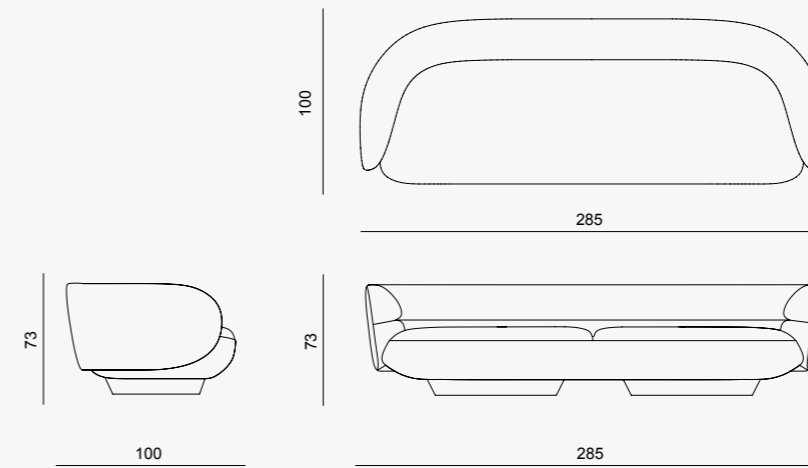

SIDEBOARD

DINING TABLE

\*Width can be in two Sizes 210 - 240 cm

WALL UNIT

BOOKCASE

COFFEE TABLE

COFFEE TABLE (side)

DINING CHAIR

\*all dimensions in cm

4 SEATER SOFA

3 SEATER SOFA

2 SEATER SOFA

BOB ARMCHAIR

POUF

\*all dimensions in cm