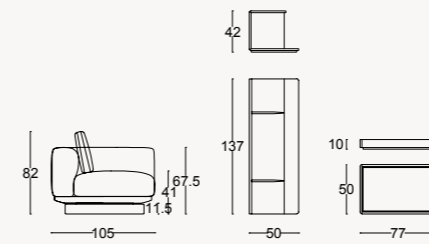

●EVERYTHING YOU NEED IS WITHIN REACH

SIDEBOARD

DINING TABLE

\*Width can be in two Sizes 210 - 240 cm

LOWBOARD TV UNIT

COFFEE TABLE

COFFEE TABLE (side)

WALL UNIT

\*all dimensions in cm

\*all dimensions in cm