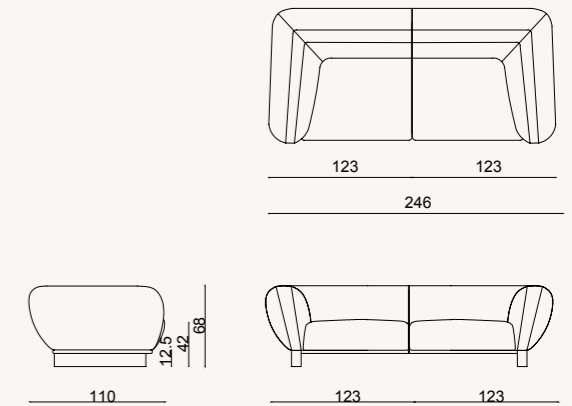

// Sardunya

● AN INVITATION TO TIMELESS COMFORT

// Sardunya

SIDEBOARD

\*Width can be in two Sizes 210 - 240 cm

DINING TABLE

WALL UNIT

COFFEE TABLE

COFFEE TABLE

\*all dimensions in cm

4 SEATER (with Mid table)

3 SEATER (with Mid table)

4 SEATER

3 SEATER

VENEDIK ARMCHAIR

\*all dimensions in cm