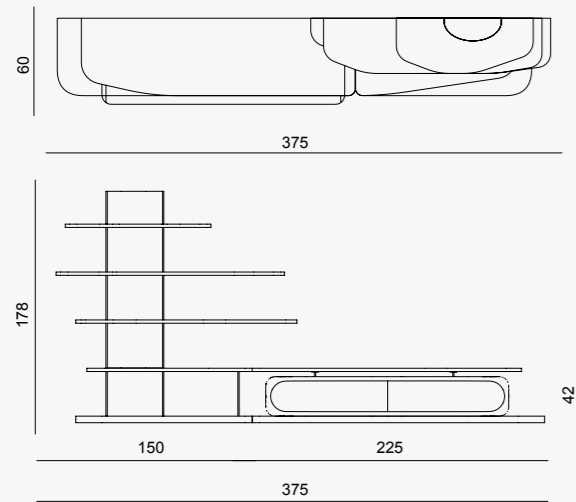

SIDEBOARD

DINING TABLE

\*Width can be in two Sizes 210 - 240 cm

WALL UNIT

BOOKCASE

COFFEE TABLE

COFFEE TABLE (side)

DINING CHAIR