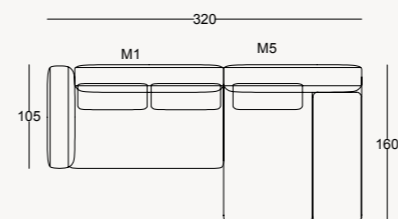

●EVERYTHING YOU NEED IS WITHIN REACH

SIDEBOARD

DINING TABLE

\*Width can be in two Sizes 210 - 240 cm

LOWBOARD TV UNIT

COFFEE TABLE

COFFEE TABLE (side)

WALL UNIT

\*all dimensions in cm

\*all dimensions in cm