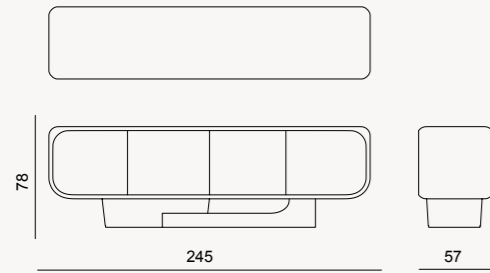

SIDEBOARD

DINING TABLE

\*Width can be in two Sizes 210 - 240 cm

WALL UNIT

BOOKCASE

COFFEE TABLE

COFFEE TABLE (side)

DINING CHAIR