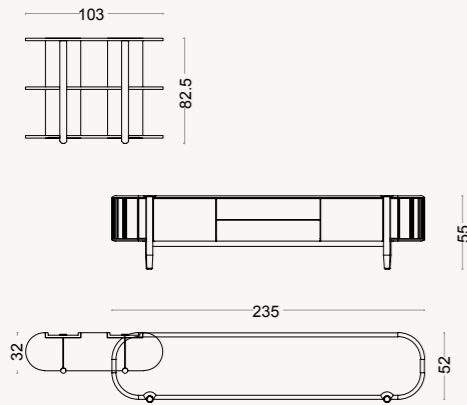

// Sardunya

● AN INVITATION TO TIMELESS COMFORT

// Sardunya

SIDEBOARD

\*Width can be in two Sizes 210 - 240 cm

DINING TABLE

WALL UNIT

COFFEE TABLE

COFFEE TABLE

\*all dimensions in cm

4 SEATER (with Mid table)

3 SEATER (with Mid table)

4 SEATER

3 SEATER

VENEDIK ARMCHAIR

\*all dimensions in cm