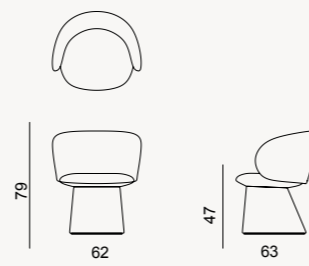

SIDEBOARD

DINING TABLE

\*Width can be in two Sizes 210 - 240 cm

WALL UNIT

BOOKCASE

COFFEE TABLE

COFFEE TABLE (side)

DINING CHAIR

\*all dimensions in cm

4 SEATER SOFA

3 SEATER SOFA

2 SEATER SOFA

BOB ARMCHAIR

POUF

\*all dimensions in cm